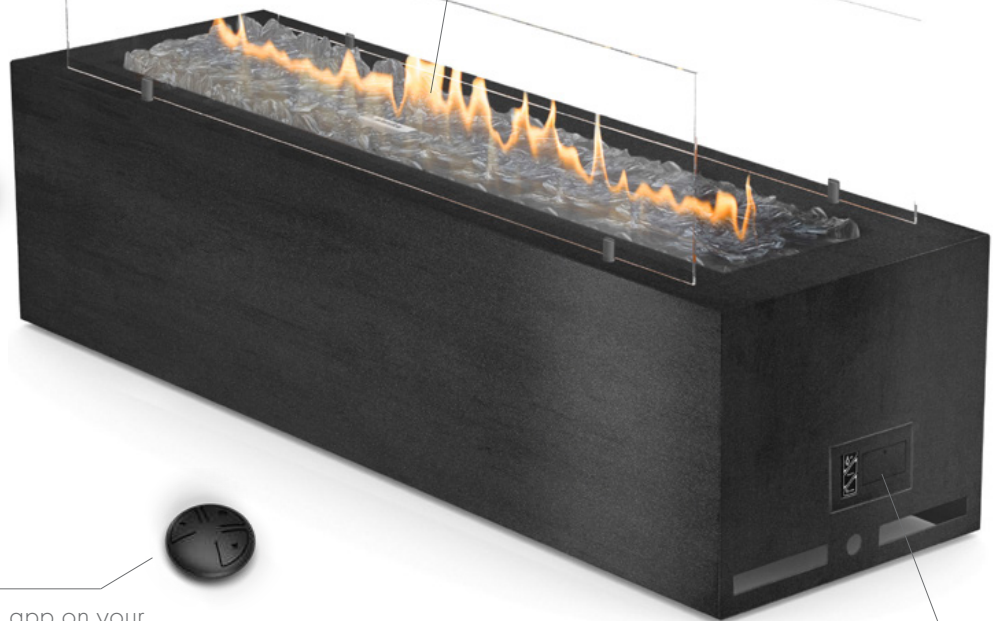

GALIO BLACK AUTOMATIC FREESTANDING OUTDOOR GAS FIREPLACE

Gas Technology

OPTIONAL GAS CYLINDER CASE

A matching black case to aesthetically cover the gas cylinder.

ROBUST DESIGN

The freestanding design and black finish make Galio Corten a perfect fireplace for outdoor spaces. It is resistant to severe weather conditions.

REMOTE CONTROL

Control the fire with the remote, app on your smartphone or a home automation system.

OPTIONAL COVER

A dedicated fabric cover that protects the fireplace when not used.

AUTOMATIC CONTROL

The device is controlled by an electronic system. To start the device or adjust the height of the flame you can use the control panel, remote or mobile application via the WiFi module. Galio is also compatible with Smart Home Systems.

Galio Black Automatic

(Gas Technology)

Fuel type	Natural Gas / LPG
Heat output	(NG) max. 9.4 kW (LPG) max. 11.8 kW
Gas consumption	(NG) max. 1.0 m ³ /h (LPG) max. 0.93 kg/h
Gas pressure	(NG) 20 mbar (LPG) 37 mbar
Total gas hose length	4 meters (measured from valve to pressure regulator)
Weight	31.0 kg
Power supply	remote: 2x 1.5V AAA batteries receiver: 4x 1.5V AA Wi-Fi: 6V DC
Flue	not required
Flame height regulation	yes
Materials	steel 316, tempered glass
Decorative accessories	black diamond stones
Application	for outdoor use only

CONTROL OPTIONS

included

optional

compatible

'PLANIKA GAS CONTROL' APP

Control the fire with your smartphone!

custom size and shape
available on request