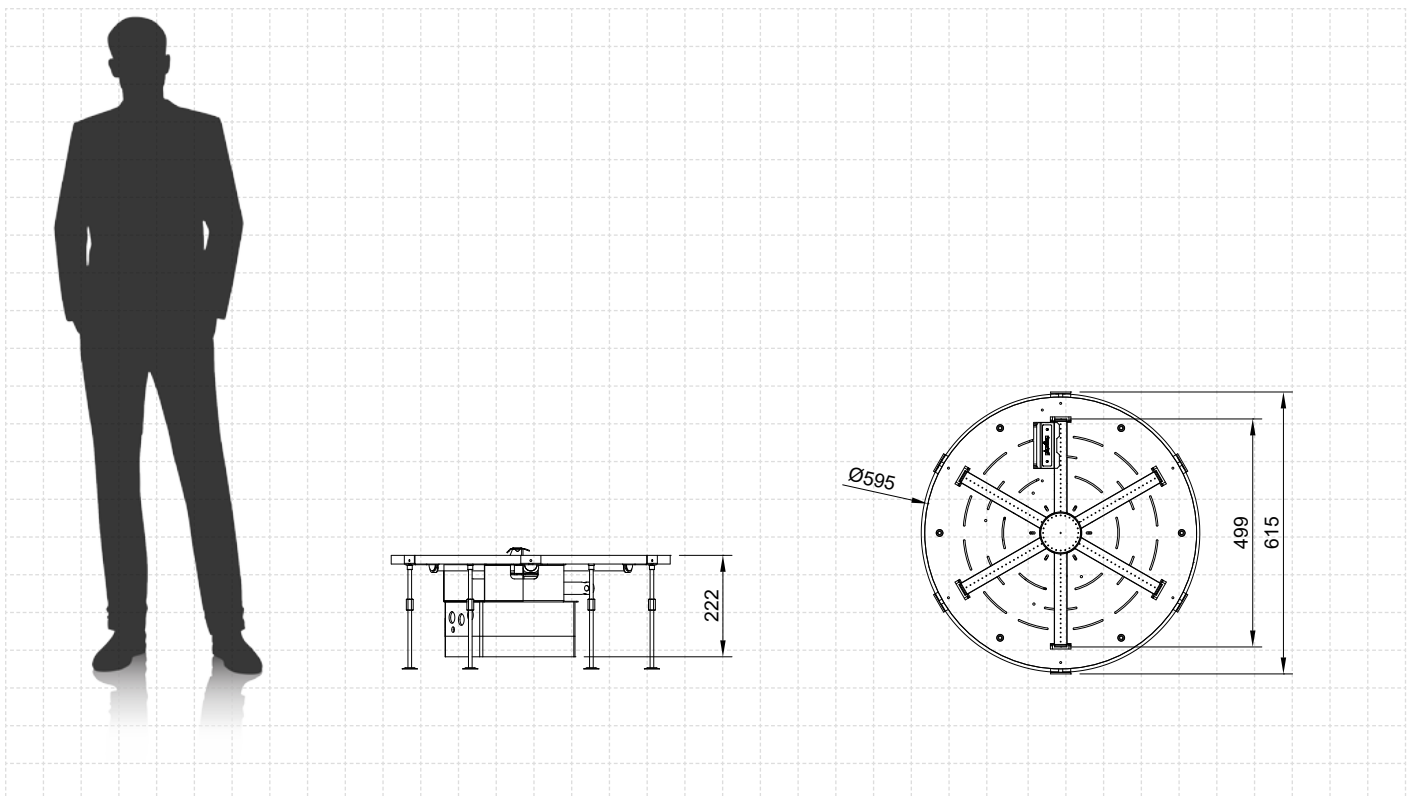

Galio Star Insert Automatic

(Gas Technology)

Fuel type	Natural Gas / LPG
Heat output	(NG) max. 16.4 kW (LPG) max. 17.3 kW
Gas consumption	(NG) max. 1.47 m³/h (LPG) max. 1.35 kg/h
Gas pressure	(NG) 20 mbar (LPG) 37 mbar
Total gas hose length	4 meters (measured from valve to pressure regulator)
Weight	17.0 kg
Power supply	remote: 2x 1.5V AAA batteries receiver: 4x 1.5V AA Wi-Fi: 6V DC
Flue	not required
Flame height regulation	yes
Materials	steel 316
Decorative accessories	black diamond stones
Application	for outdoor use only

CONTROL OPTIONS

included

optional

compatible

'PLANIKA GAS CONTROL' APP

Control the fire with your smartphone!

custom size and shape
available on request