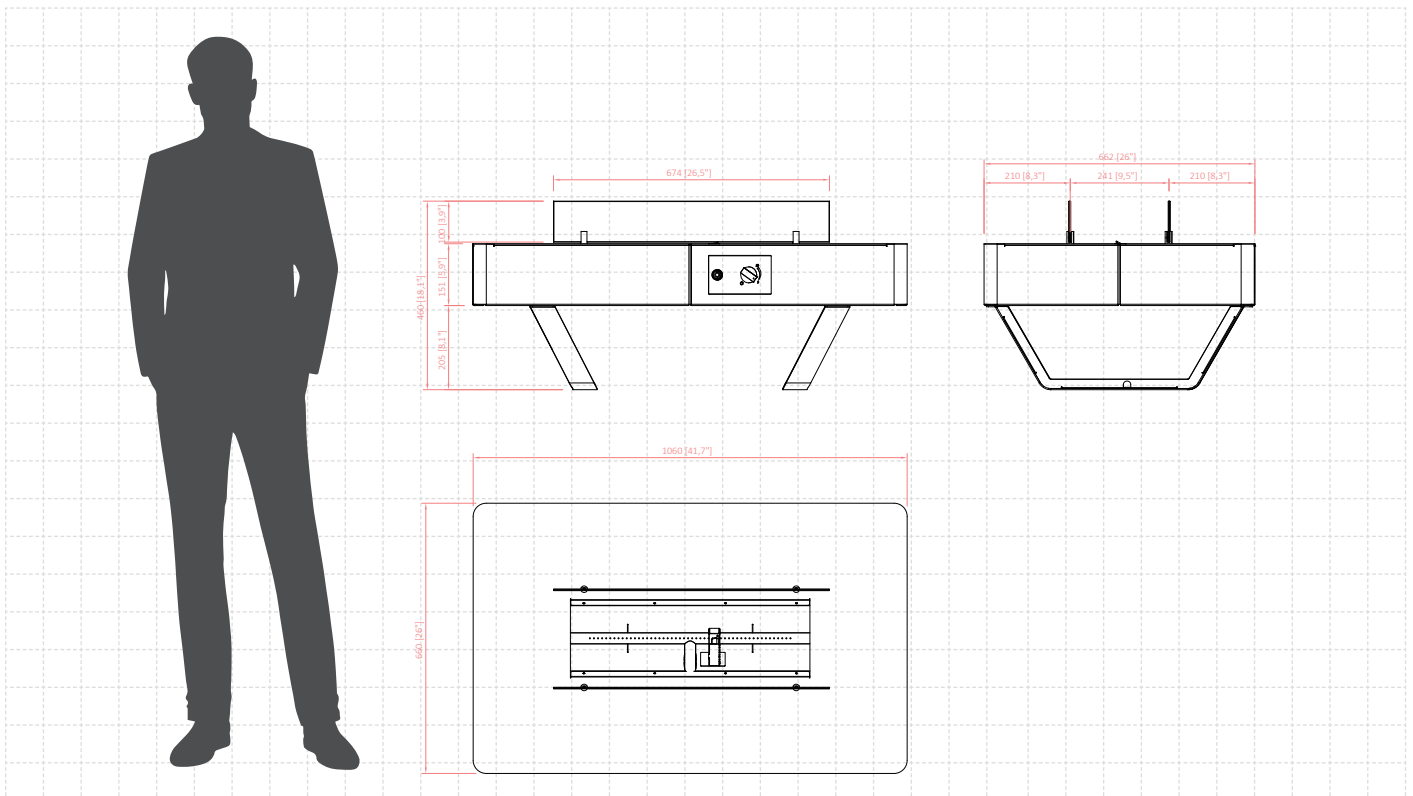

Rio Table

(Gas Technology)

Fuel type	LPG
Heat output	7.0 - 10.0 kW
Gas consumption	max. 0.5 - 0.65 kg/h burning time up to 55 hours
Gas pressure	37 mbar
Total gas hose length	4 meters (measured from valve to pressure regulator)
Power supply	control panel: 1 x 1.5V AAA batteries
Flue	not required
Flame height regulation	yes
Materials	steel, tempered glass
Decorative accessories	black glass gravel
Application	for outdoor use only