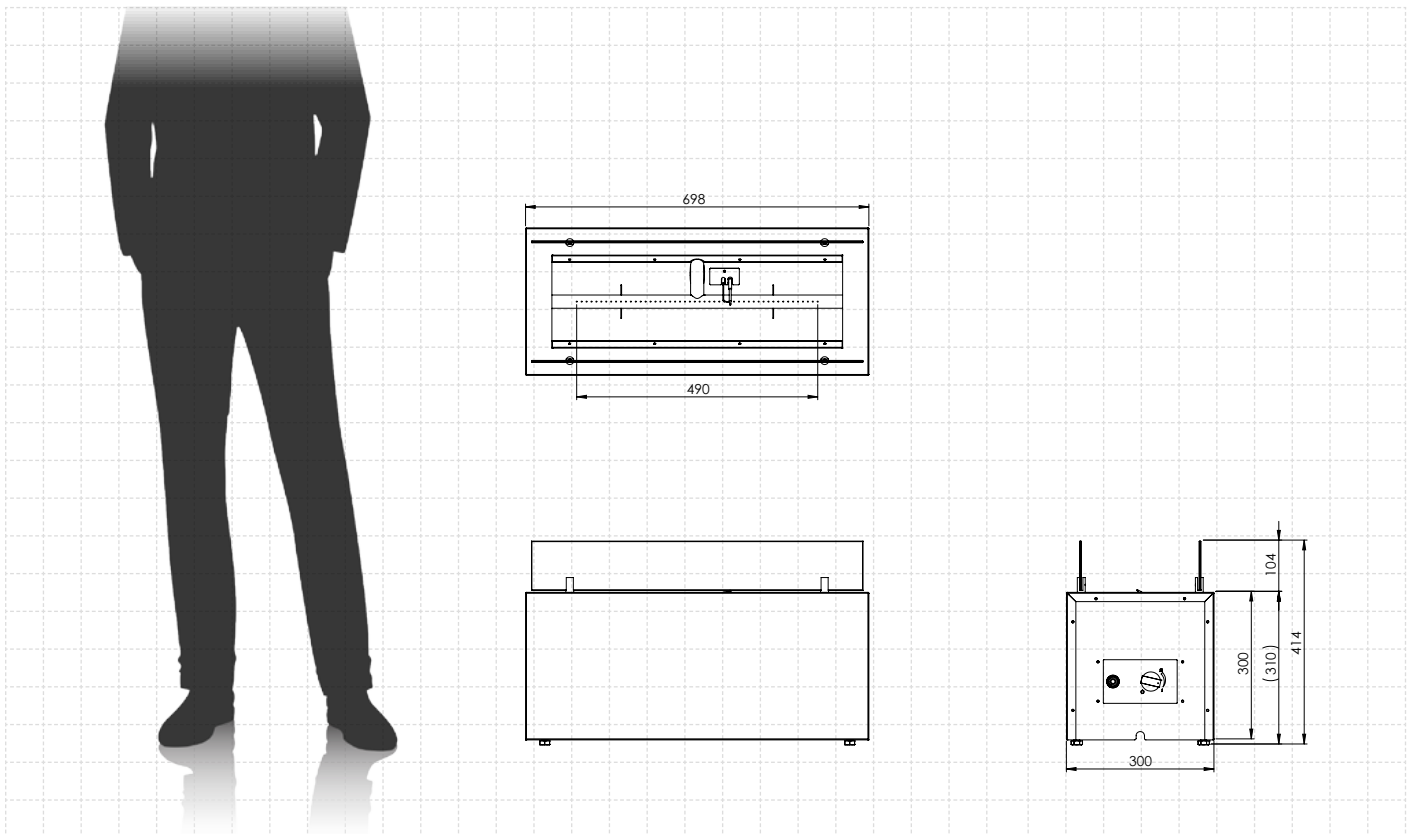

Rio

(Gas Technology)

Fuel type	LPG
Heat output	7.0 - 10.0 kW
Gas consumption	max. 0.50 - 0.65 kg/h burning time up to 55 hours
Gas pressure	(LPG) 37 mbar
Total gas hose length	4 meters (measured from valve to pressure regulator)
Weight	13.2 kg
Power supply	control panel: 1 x AAA battery
Flue	not required
Flame height regulation	yes
Materials	steel, tempered glass
Decorative accessories	black glass gravel
Application	for outdoor use only